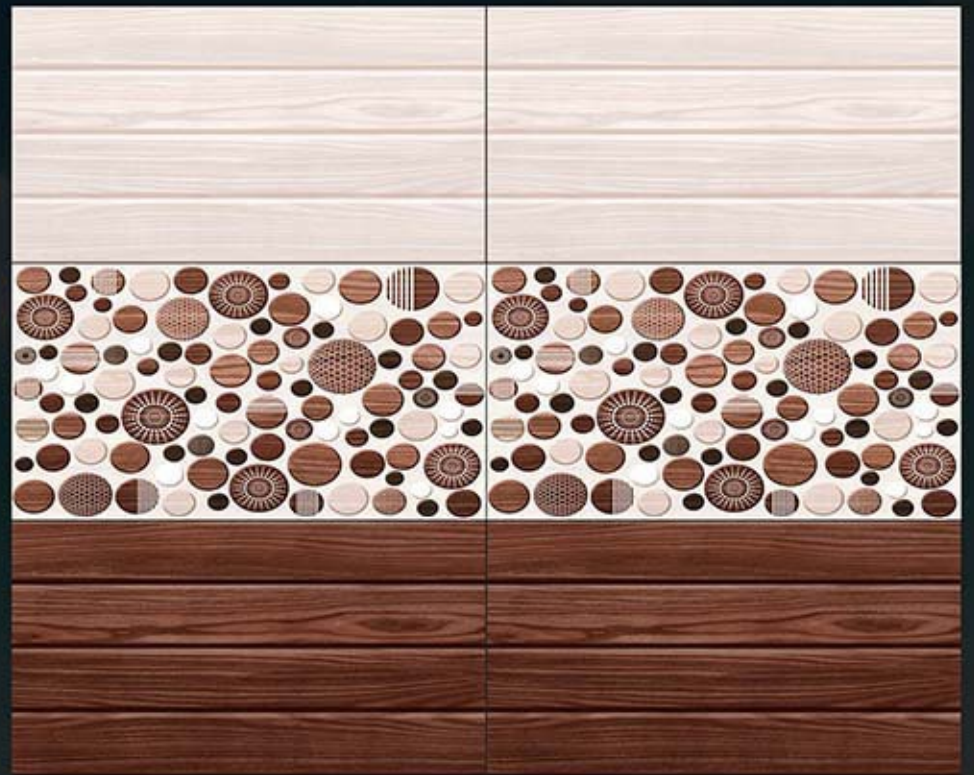

1157

L

HL1

D

300 X 450 mm

10 COLOUR PRINTING
TECHNOLOGY FROM SPAIN
DIGITAL WALL TILES

CONCEPT

1160