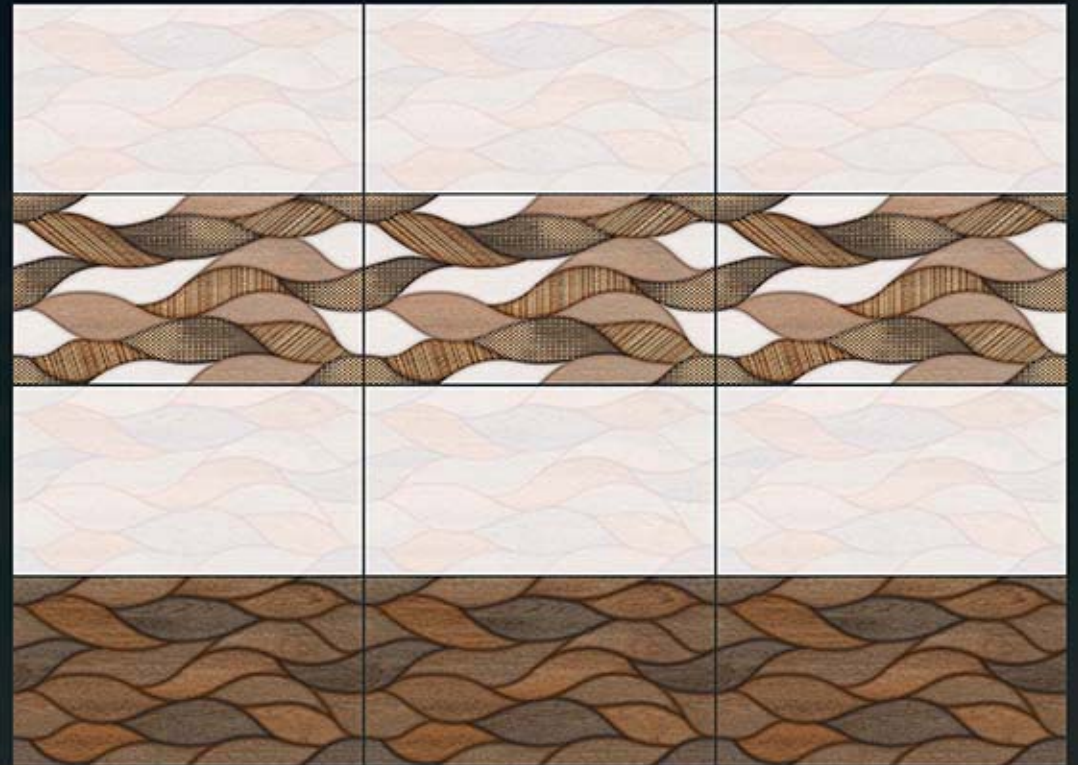

10 COLOUR PRINTING
TECHNOLOGY FROM SPAIN
DIGITAL WALL TILES

CONCEPT

L

1245

HL-1

D

300 X 450 mm

10 COLOUR PRINTING
TECHNOLOGY FROM SPAIN
DIGITAL WALL TILES