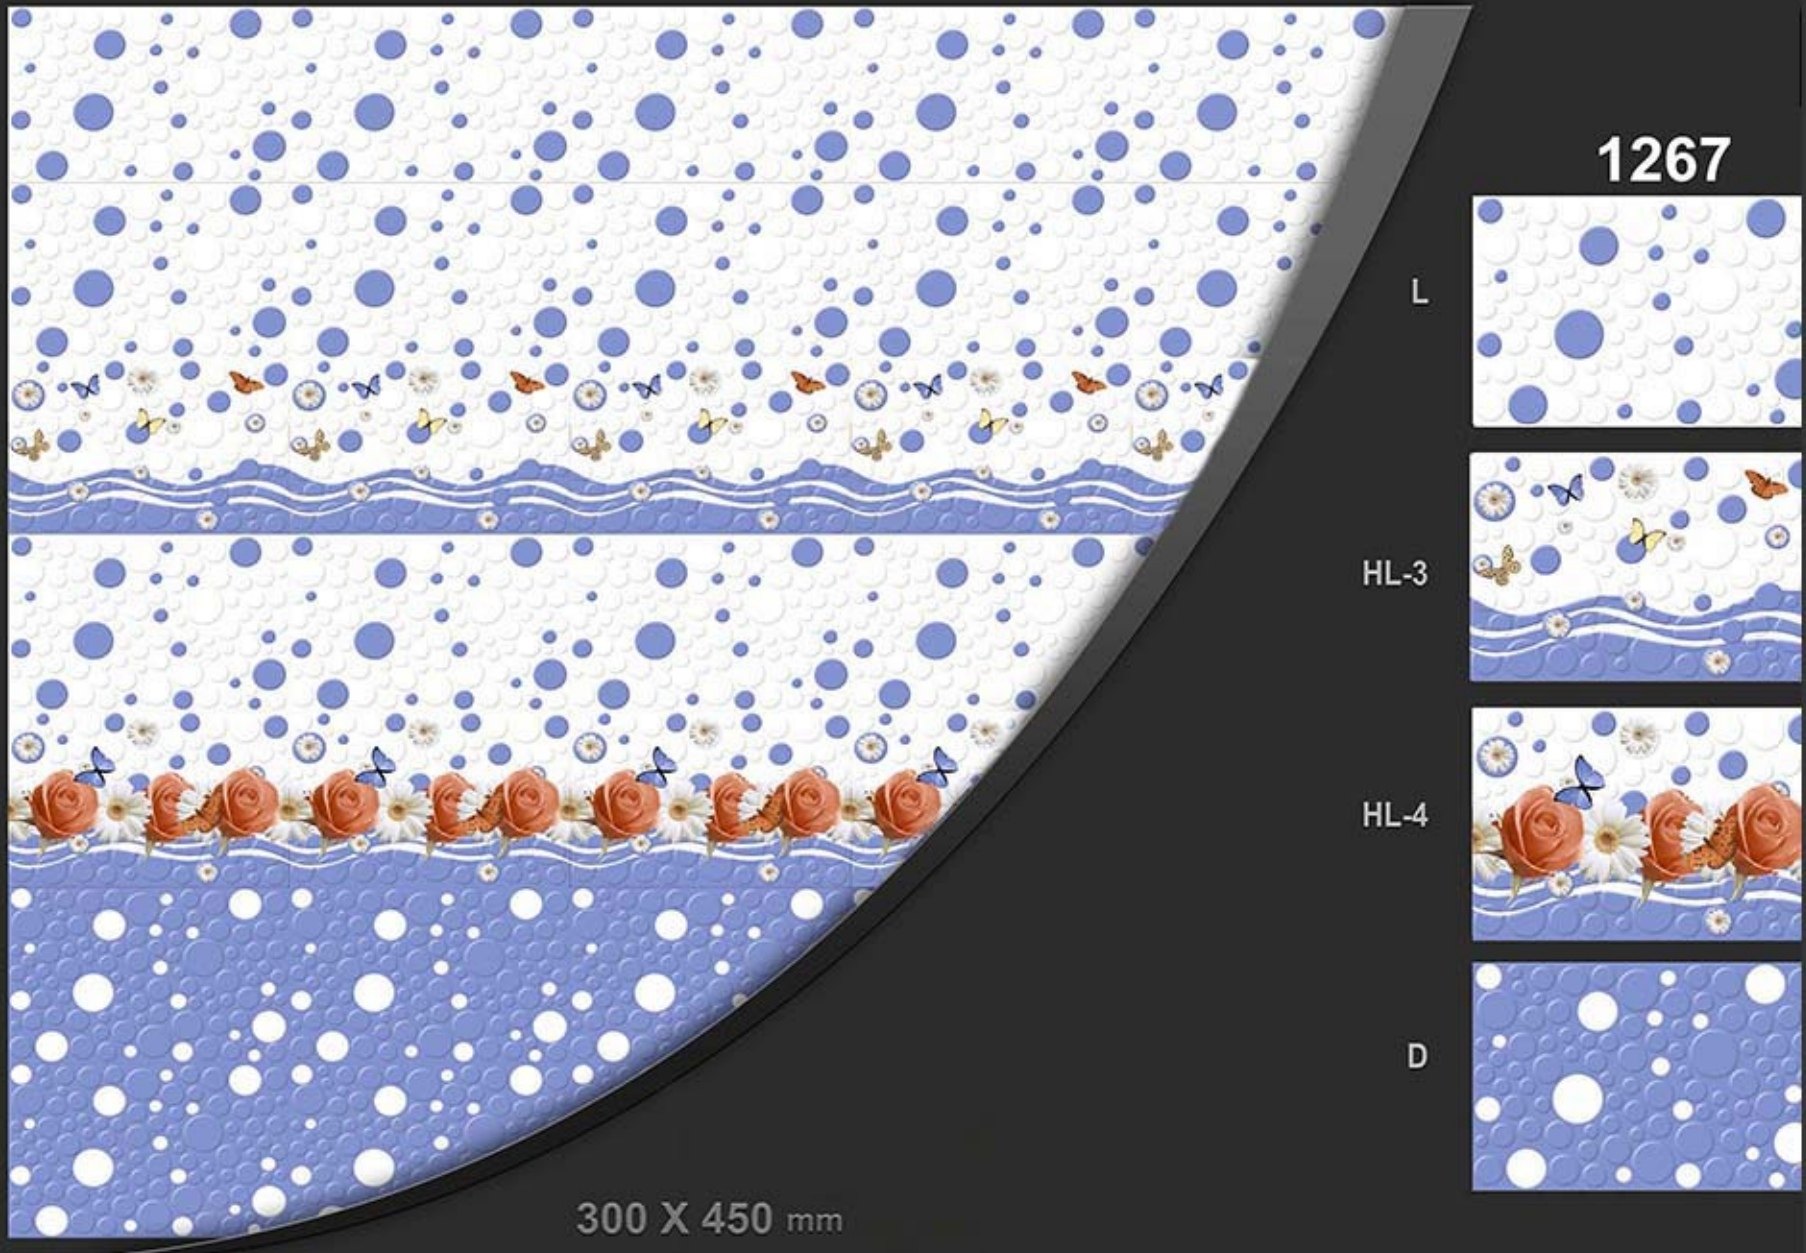

HL-1

D

300 X 450 mm

CONCEPT

CONCEPT

CONCEPT

नवरातना
NAVRATNA
CERAMIC

1268